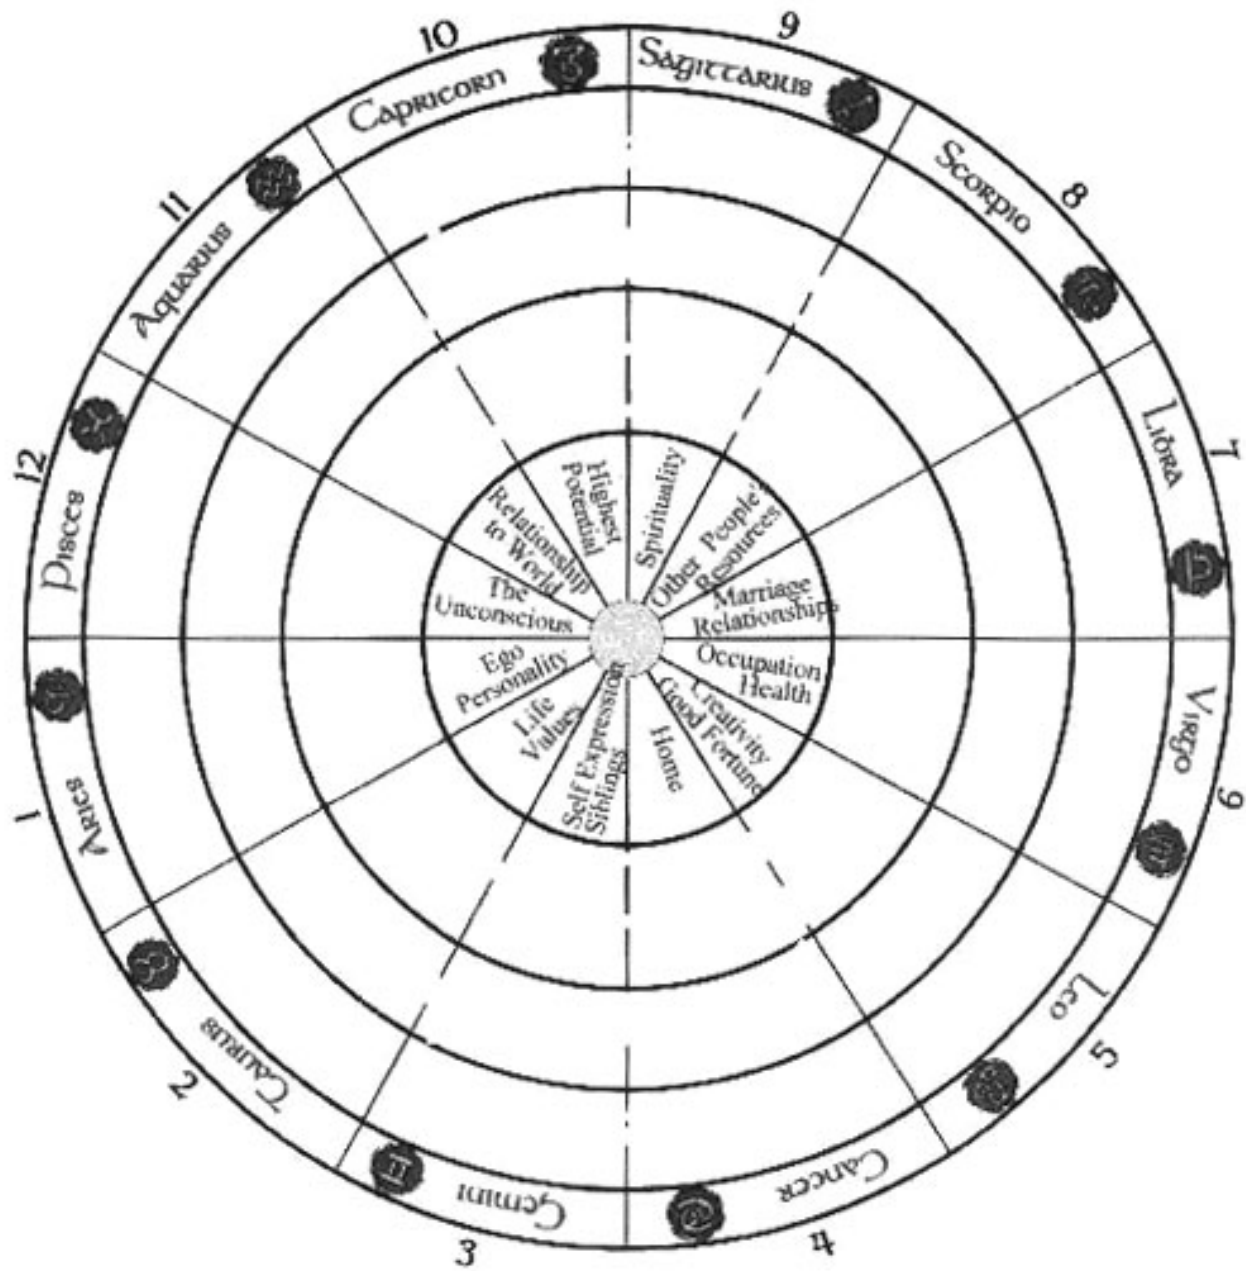

# CHRONOS, KAIROS, COSMIC

Archetypal Wheel