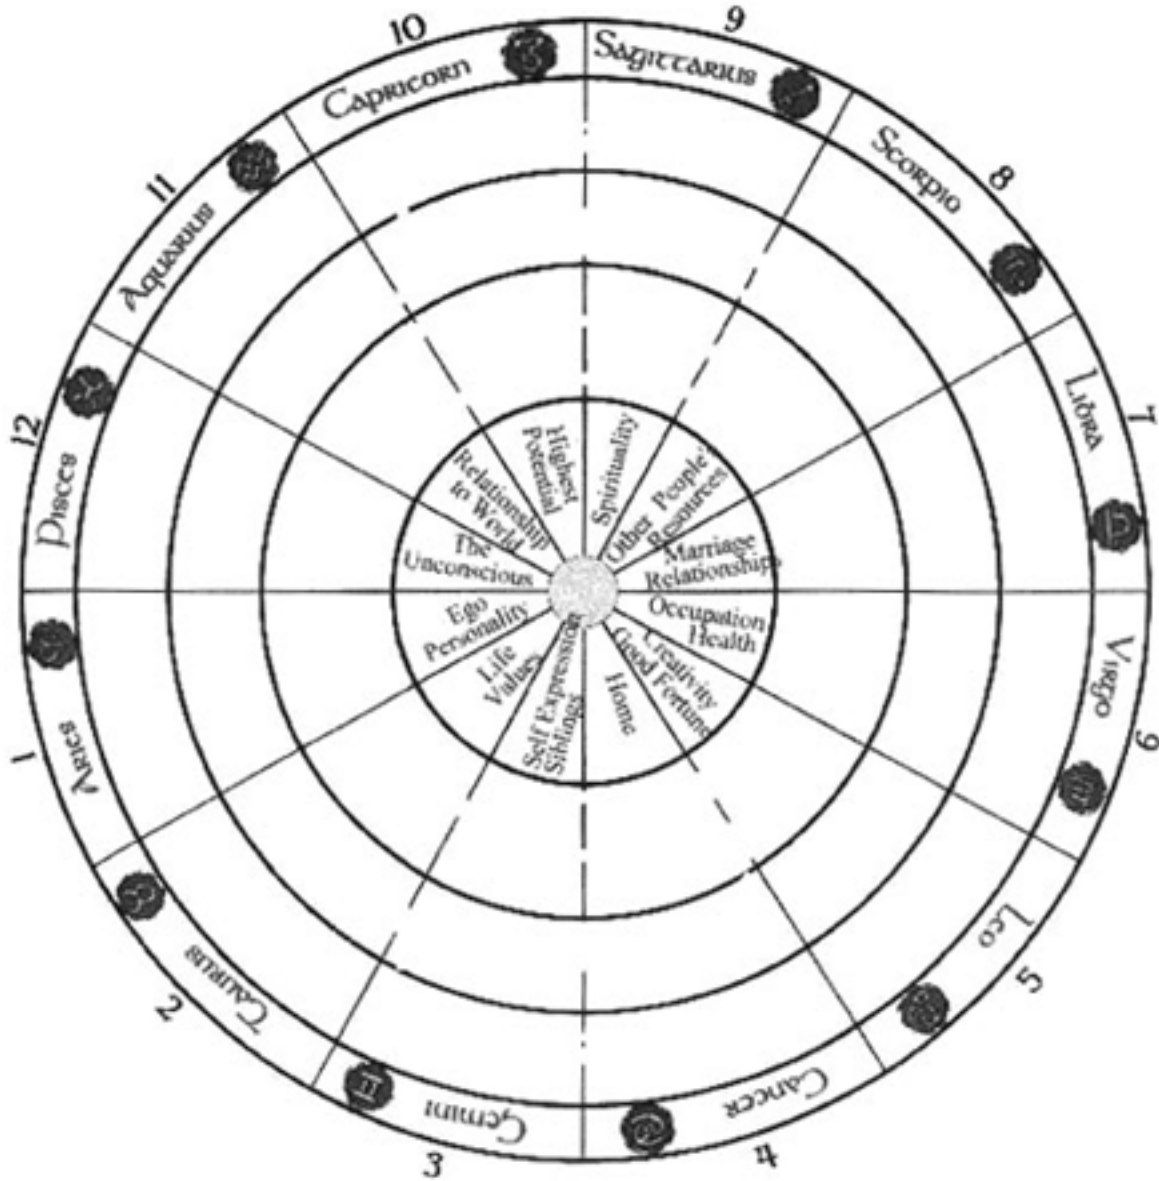

# CHRONOS, KAIROS, COSMIC

Contract Overview Chart  
Archetypal Wheel